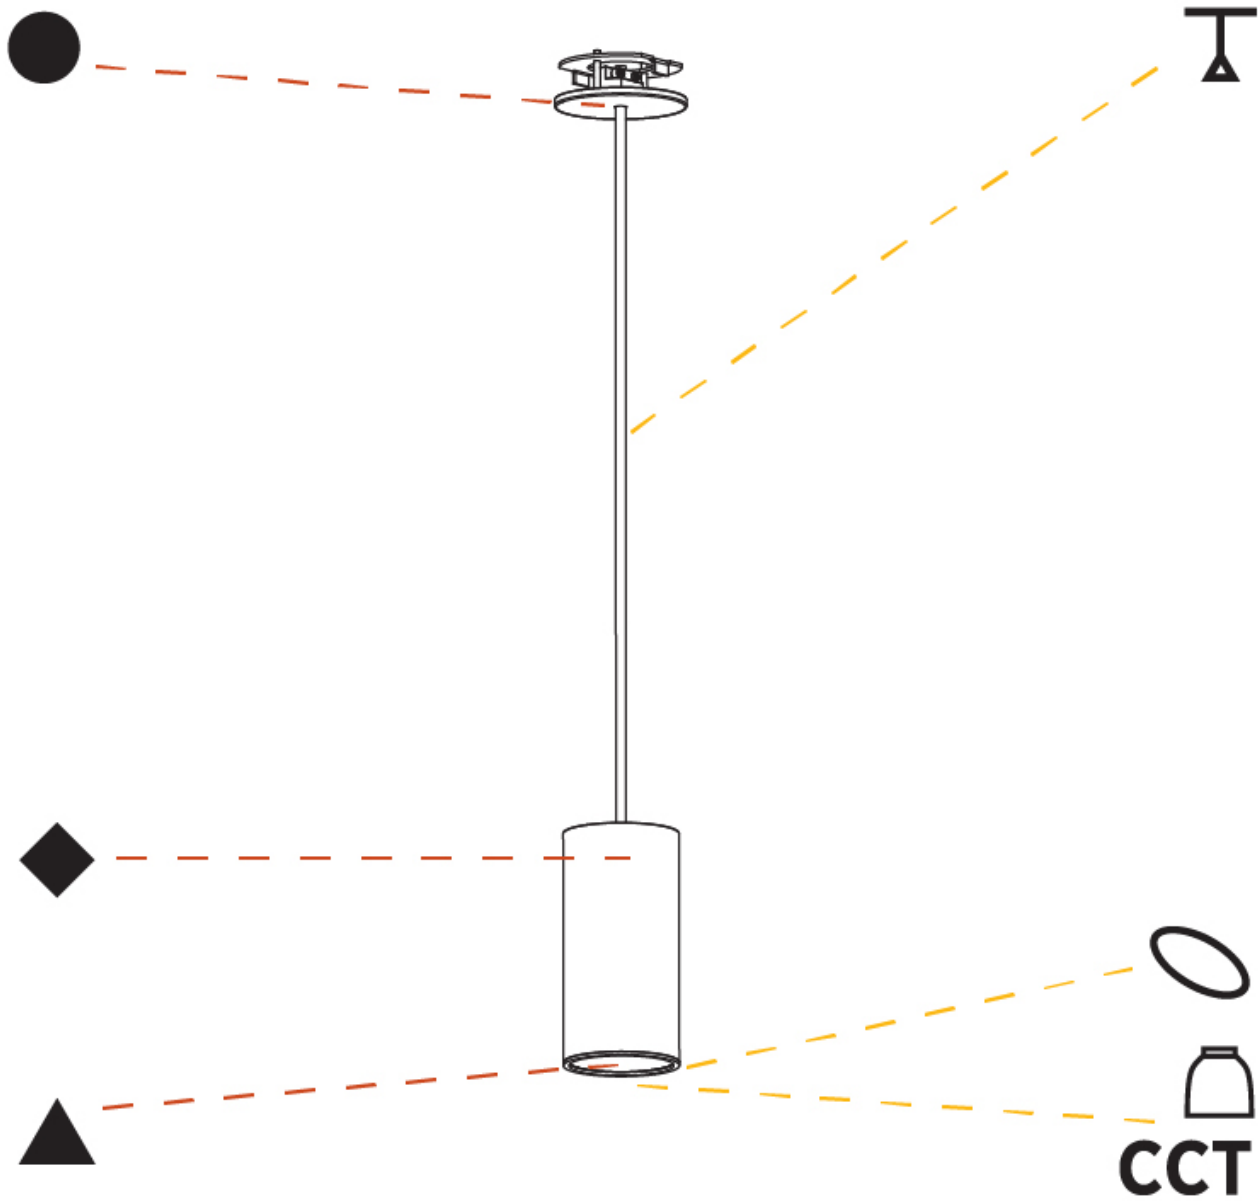

HANGOVER MONOPOINT RECESSED CANOPY SUSPENSION

A300156-

PROJECT	_____
TYPE	_____
SPECIFIER	_____
QUANTITY	_____
DATE	_____